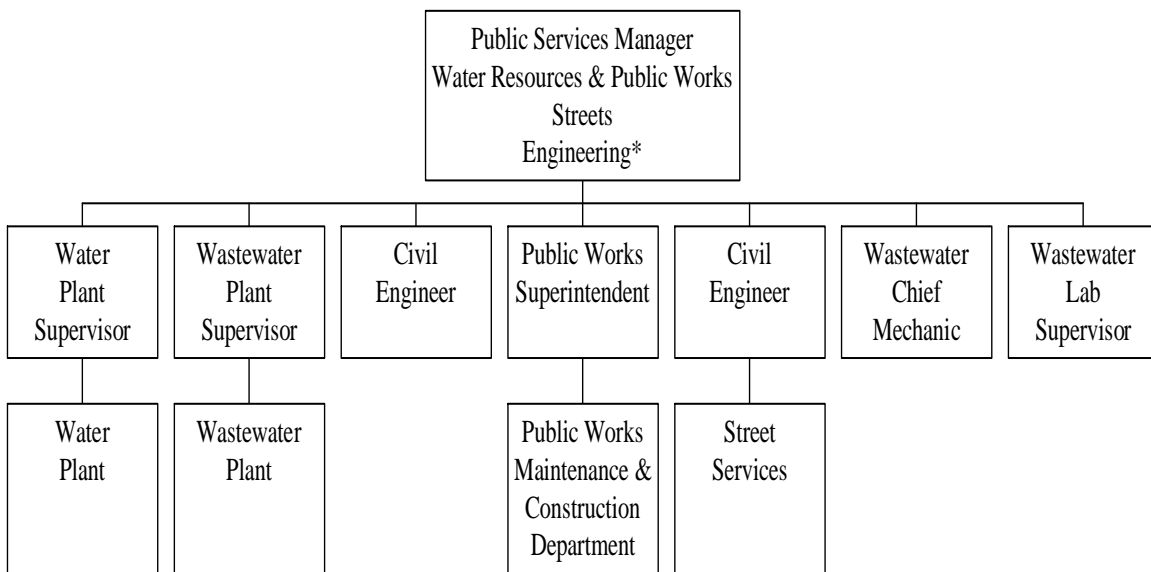

City of Lexington Water & Wastewater Administration

*Public Services Manager funded in Water & Wastewater Administration but provides leadership over the departments of Water Plant, Wastewater Plant, Public Works Maintenance & Construction and Street Services.