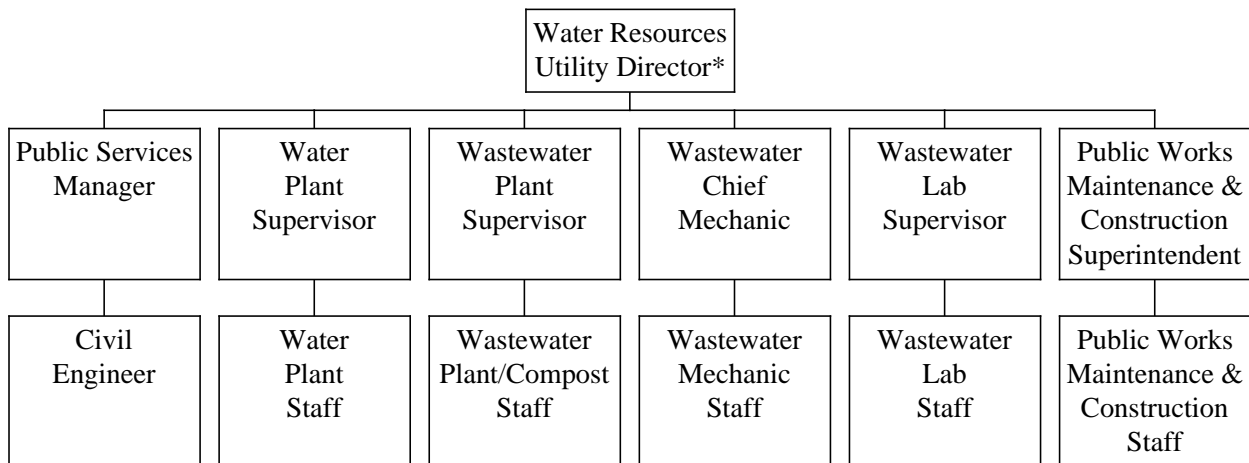

City of Lexington Water & Wastewater Administration

*Water Resources Utility Director funded in Water & Wastewater Administration but provides leadership over the departments of Water Plant, Wastewater Treatment Plant, Public Works Maintenance & Construction.