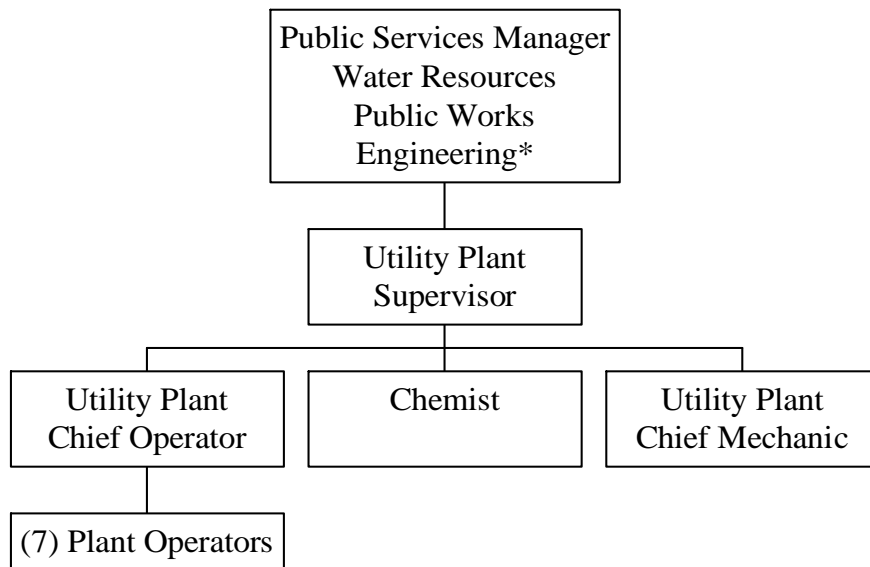

City of Lexington Water Plant

*Public Services Manager funded in Water & Wastewater Administration but provides leadership over the departments of Water Plant, Wastewater Plant, Public Works Maintenance & Construction and Street Services.