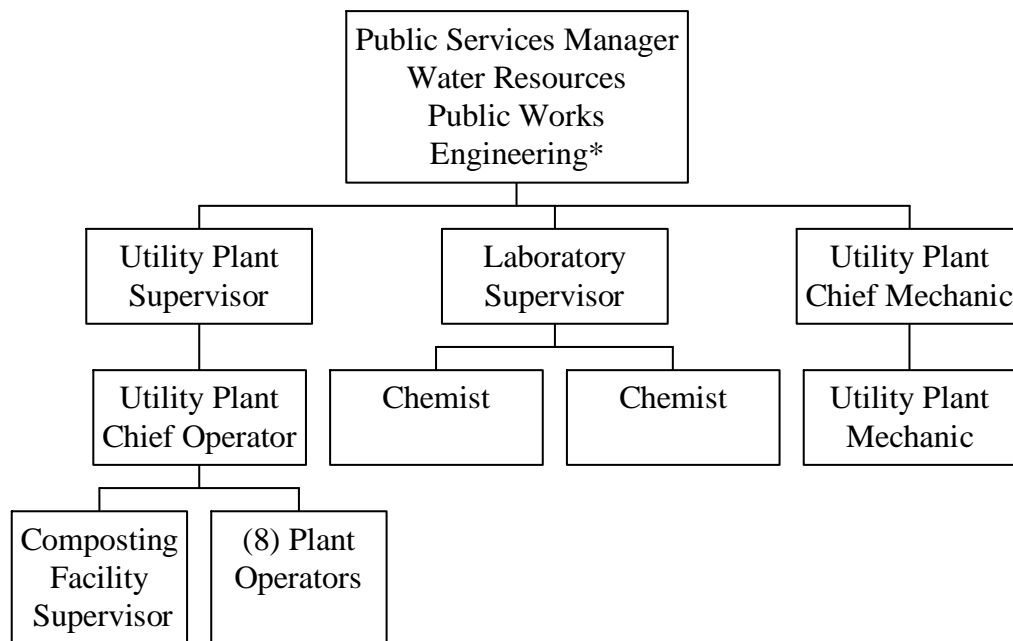

City of Lexington Wastewater Treatment Plant

*Public Services Manager funded in Water & Wastewater Administration but provides leadership over the departments of Water Plant, Wastewater Plant, Public Works Maintenance & Construction and Street Services.