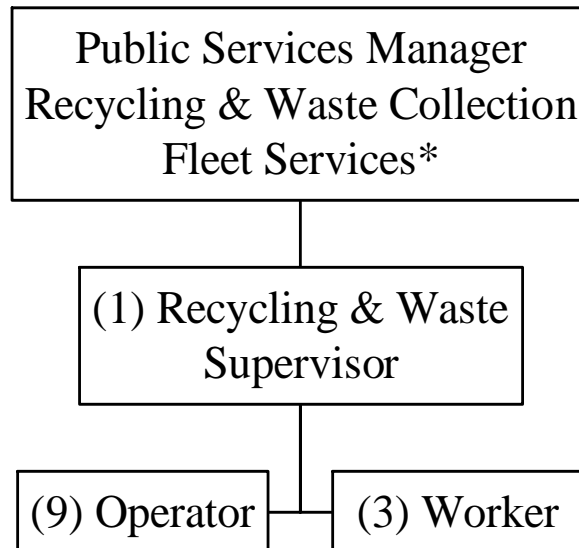

City of Lexington Recycling & Waste Collection

*Public Services Manager funded 50% in Recycling & Waste Collection and 50% in Fleet Management. Manager provides leadership over the departments of Recycling & Waste Collection and Fleet Management.