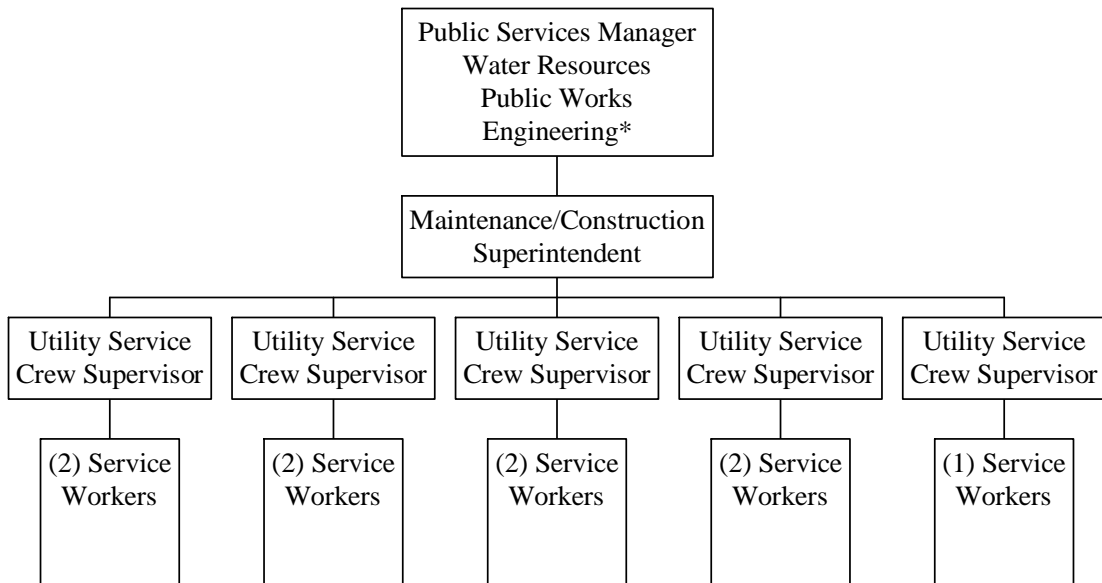

City of Lexington Public Works Maintenance & Construction

*Public Services Manager funded in Water & Wastewater Administration but provides leadership over the departments of Water Plant, Wastewater Plant, Public Works Maintenance & Construction and Street Services.